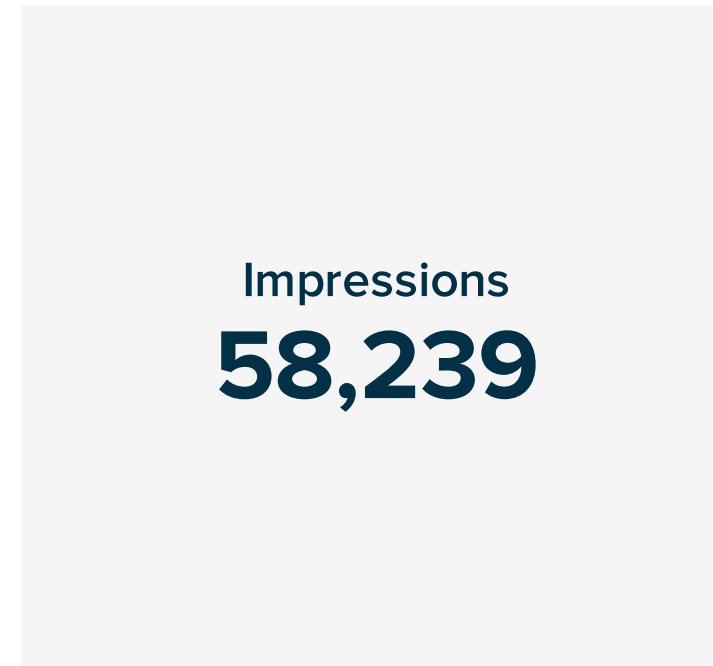

Overview

Impressions
102,565

Completions
100,942
98.42%

Household Site Visits
55

Top Creative

IMPRESSIONS	COMPLETION RATE
51,926	98.31%

IMPRESSIONS	COMPLETION RATE
50,639	98.53%

(top creatives are determined by most impressions.)

Top Creative

Display: Masonic Home for Children at Oxford
ord:MHC - DOOG 2026(01.09.2026.17.13...

IMPRESSIONS

58,233

Overview

Top Venue Types

VENUE TYPE	IMPRESSIONS
Outdoor	33,690
Health & Beauty	23,000
Leisure	1,109
Point of Care	334
Office Buildings	7

Target Geography

Top Locations

LOCATION	IMPRESSIONS
Greensboro Digitals	12,099
PlanetFitness Rockbot	3,243
9011	1,629
9190	1,348
8477	1,202
9106	1,011
13200	910
9209	886
Workout Anytime - Mount Airy	867
8265	760

PRE ROLL

Overview

Impressions 100,340	Clicks 87 0.09%
Visits 98 0.10%	Completions 65,901 65.68%

Top Creative

IMPRESSIONS 50,194	COMPLETION RATE 65.47%
IMPRESSIONS 50,146	COMPLETION RATE 65.89%

(top creatives are determined by most clicks.)