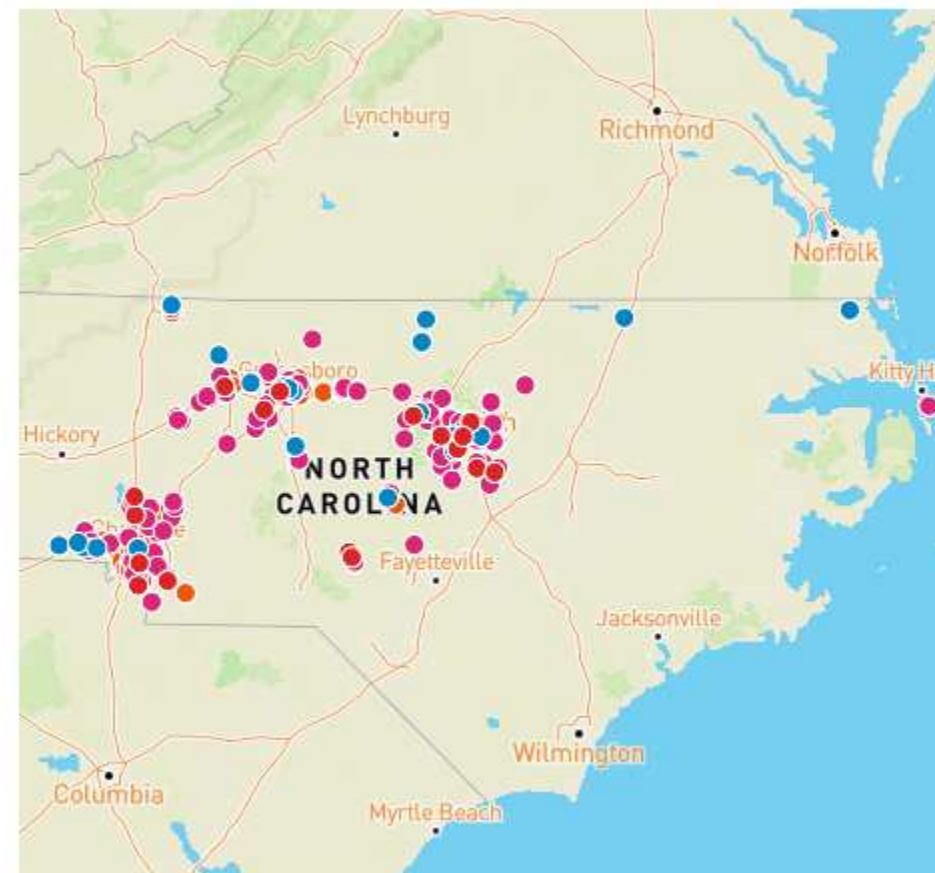

Top Creative

Display: Masonic Home for Children at Oxford
ord:MHC - DOOG 2026(01.09.2026.17.13...

IMPRESSIONS

58,233

Overview

Top Venue Types

VENUE TYPE	IMPRESSIONS
Outdoor	33,690
Health & Beauty	23,000
Leisure	1,109
Point of Care	334
Office Buildings	7

Target Geography

Top Locations

LOCATION	IMPRESSIONS
Greensboro Digitals	12,099
PlanetFitness Rockbot	3,243
9011	1,629
9190	1,348
8477	1,202
9106	1,011
13200	910
9209	886
Workout Anytime - Mount Airy	867
8265	760